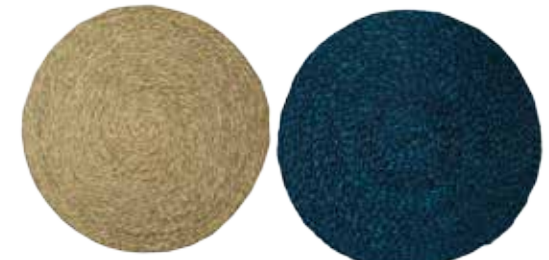

Sizes available: 40cm, 60cm, 90cm.

Colours: Available in a variety of designs and colours.

Please contact the Gone Rural team to discuss your needs.

Technical Details

Lutindzi Rock basket
Please note for this basket that the dimensions is approximate. Each basket is unique and variation will therefore occur.

Dimensions:

Colours:
Smoke + Granite + Black +
Mustard + Gray

Swatches

Lichen Basket
Dimensions:

Colours:
Smoke + Black

Smoke + Tangerine
Smoke + Teal
Smoke + Chocolate
Smoke + Forest

Diagonal Basket
Dimensions: